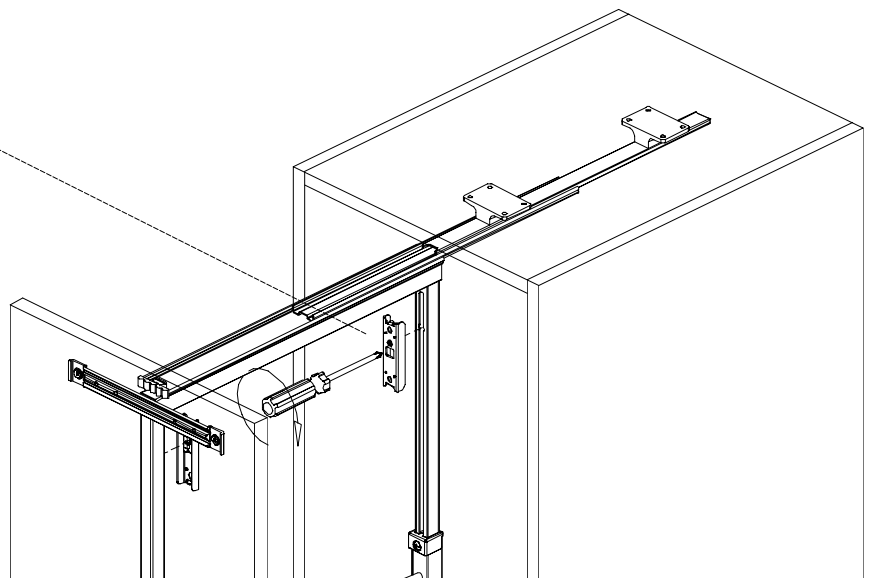

INSTALLATION INSTRUCTIONS

For Tall Unit Extension Basket Bracket(B61090)

A*2pcs	B*2pcs
	

Step 1: Find the round hole on top frame of Tall Unit. Insert the stopper of bracket into the round hole, moving to desire position and use screw drive to fasten it.

Step 2: Put the plastic clip on bracket, then hold the basket.

Finished