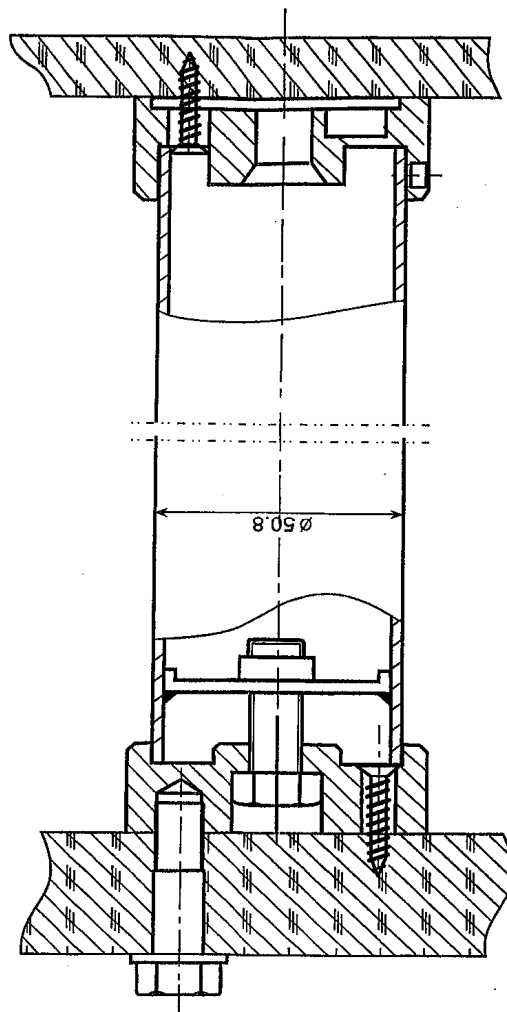

Galvin Product Code: PEDVERT
SHELF PEDESTAL SUPPORT LEG – VERTICAL
50mm diameter x 200mm length
Brushed Stainless Steel
Angle 90° from bench top

The application shown to suit a timber shelf

Osborne Park: 39 Howe Street.
Bunbury: 12 Sylvan Way
O'Connor: 11 Zeta Cres
Wangara: U-2 6 Ismail Street
Thebarton: 14 Murray Street
Lonsdale: 1 Bristol Court

Ph 08 9446 6333 Fax 08 9446 8865
Ph 08 9725 4812 Fax 08 9725 4809
Ph 08 9331 3688 Fax 08 9331 1503
Ph 08 9309 6333 Fax 08 9309 6899
Ph 08 8352 1888 Fax 08 8352 1666
Ph 08 8186 1888 Fax 08 8186 1666