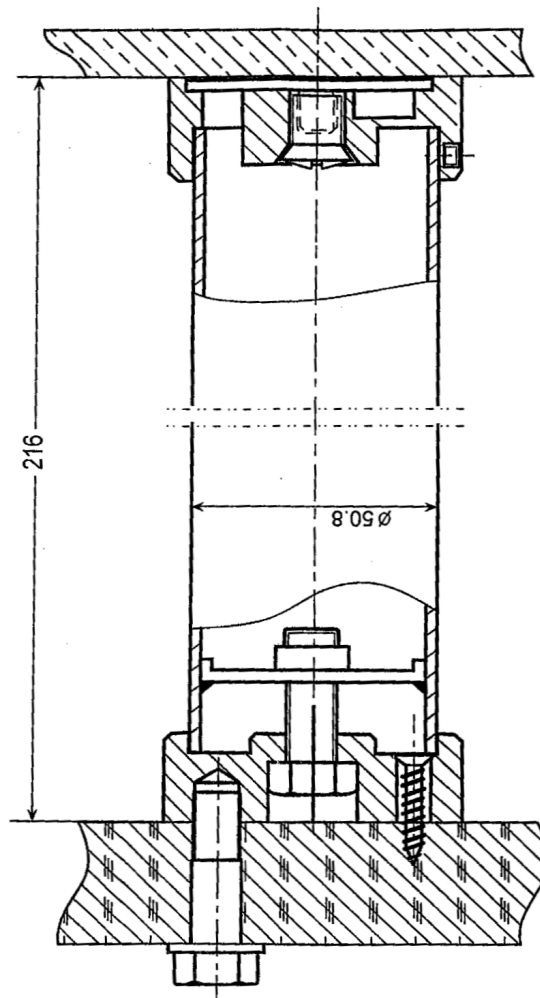

Galvin Product Code: PEDVERT

SHELF PEDESTAL SUPPORT LEG – VERTICAL

50mm diameter x 200mm length

Brushed Stainless Steel

Angle 90° from bench top

The application shown to suit a glass shelf

Osborne Park: 39 Howe Street.
Bunbury: 12 Sylvan Way
O'Connor: 11 Zeta Cres
Wangara: U-2 6 Ismail Street
Thebarton: 14 Murray Street
Lonsdale: 1 Bristol Court

Ph 08 9446 6333 Fax 08 9446 8865
Ph 08 9725 4812 Fax 08 9725 4809
Ph 08 9331 3688 Fax 08 9331 1503
Ph 08 9309 6333 Fax 08 9309 6899
Ph 08 8352 1888 Fax 08 8352 1666
Ph 08 8186 1888 Fax 08 8186 1666

Galvin Product Code: PEDVERT
SHELF PEDESTAL SUPPORT LEG – VERTICAL
50mm diameter x 200mm length
Brushed Stainless Steel
Angle 90° from bench top