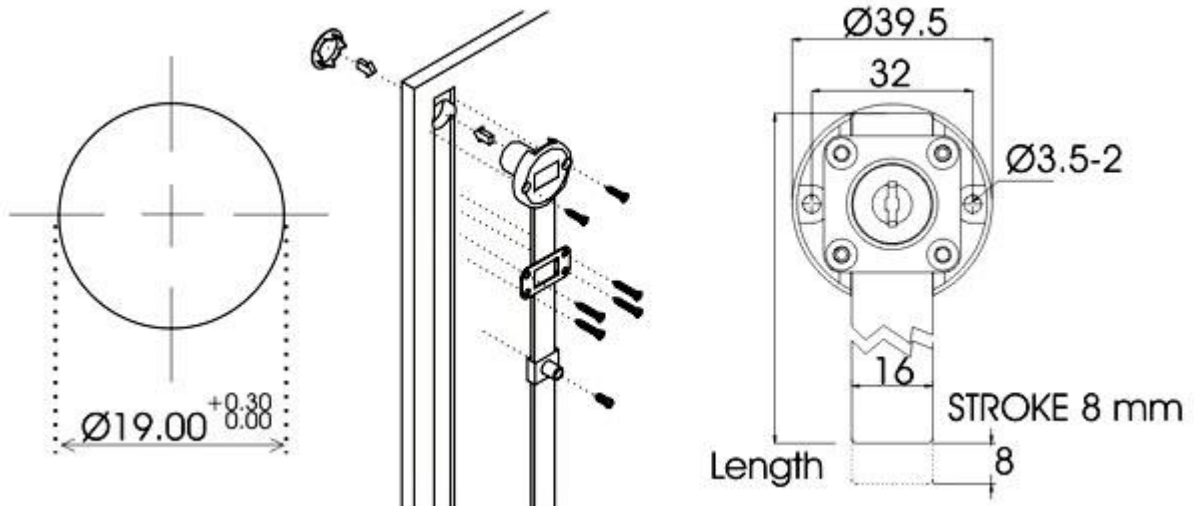

Item Code: LBOMULTS

Multi-Drawer Locking mechanism with side access

Component dimensions

Osborne Park: 39 Howe Street.  
Bunbury: 12 Sylvan Way  
Wangara: U-2 6 Ismail Street  
Thebarton: 14 Murray Street

### Fitting Details

Osborne Park: 39 Howe Street.  
Bunbury: 12 Sylvan Way  
Wangara: U-2 6 Ismail Street  
Thebarton: 14 Murray Street

Ph 08 9446 6333 Fax 08 9446 8865  
Ph 08 9725 4812 Fax 08 9725 4809  
Ph 08 9309 6333 Fax 08 9309 6899  
Ph 08 8352 1888 Fax 08 8352 1666