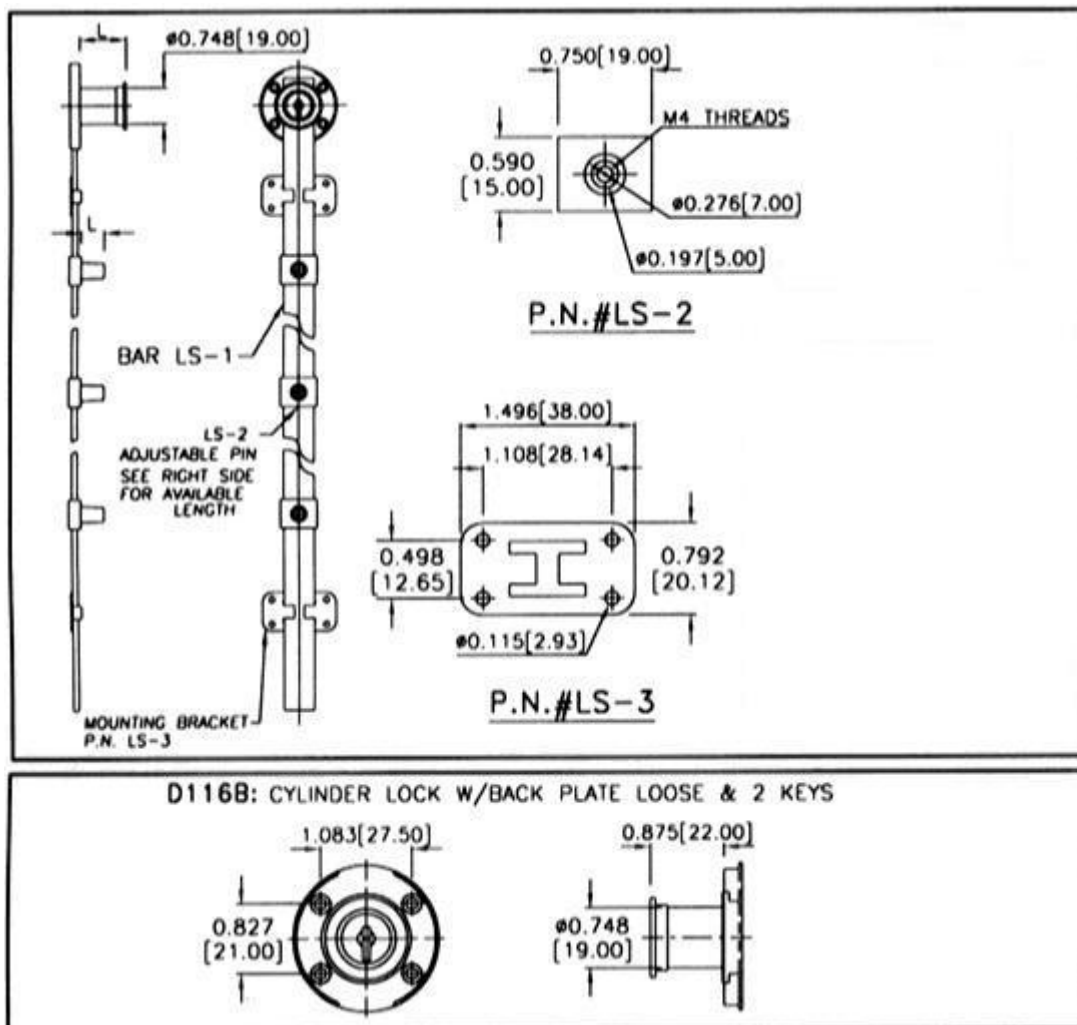

Item Code: LBOMULTS

Multi-Drawer Locking mechanism with side access

Component dimensions

Osborne Park: 39 Howe Street.  
Bunbury: 12 Sylvan Way  
Wangara: U-2 6 Ismail Street  
Thebarton: 14 Murray Street

### Fitting Details

Osborne Park: 39 Howe Street.  
Bunbury: 12 Sylvan Way  
Wangara: U-2 6 Ismail Street  
Thebarton: 14 Murray Street

Ph 08 9446 6333 Fax 08 9446 8865  
Ph 08 9725 4812 Fax 08 9725 4809  
Ph 08 9309 6333 Fax 08 9309 6899  
Ph 08 8352 1888 Fax 08 8352 1666