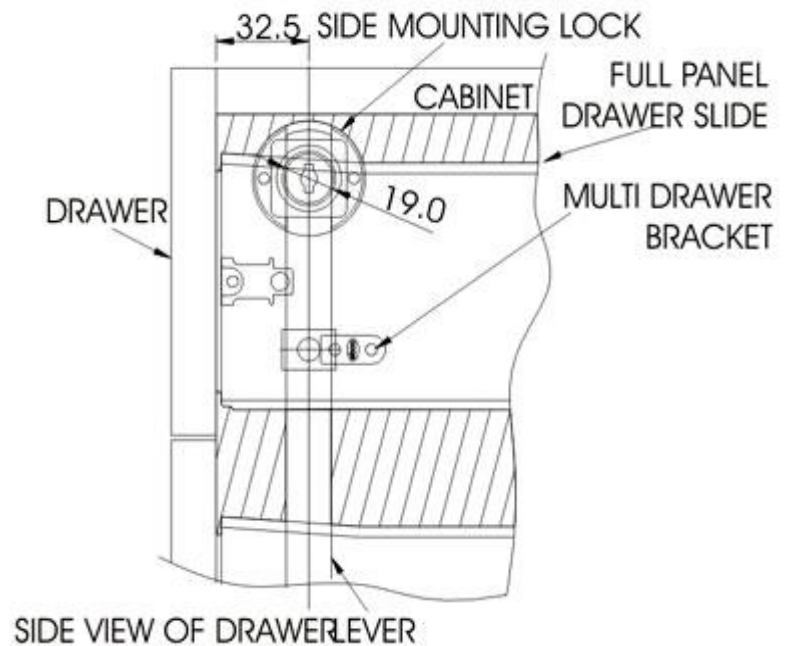

Fitting Details

Osborne Park: 39 Howe Street.
Bunbury: 12 Sylvan Way
Wangara: U-2 6 Ismail Street
Thebarton: 14 Murray Street

Ph 08 9446 6333 Fax 08 9446 8865
Ph 08 9725 4812 Fax 08 9725 4809
Ph 08 9309 6333 Fax 08 9309 6899
Ph 08 8352 1888 Fax 08 8352 1666