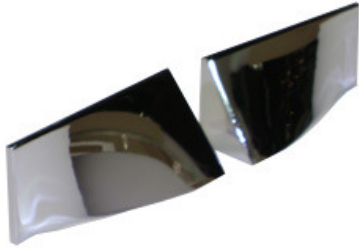

WEBSITE: www.galvinhw.com.au

BRANCHES: W.A. = BUNBURY WANGARA

S.A. = ADELAIDE (THEBARTON)

technical specifications

FROST Barcelona Abstract

Code	Description	Display #	Price Incl GST
202103210L	barcelona abstract 75x31 mm Left Brushed Nickel (32mm c/c)	Z083	\$12.06
202103210R	barcelona abstract 75x31 mm Right Brushed Nickel (32mm c/c)	Z084	\$12.06
202103225L	barcelona abstract 75x31 mm Left Polished Chrome (32mm c/c)	Z430	\$12.31
202103225R	barcelona abstract 75x31 mm Right Polished Chrome (32mm c/c)	Z431	\$12.31
202103205L	barcelona abstract 75x31 mm Left Matt Chrome (32mm c/c) +	Z085	\$10.30
202103205R	barcelona abstract 75x31 mm Right Matt Chrome (32mm c/c) +	Z086	\$10.30

+ Denotes discontinued item stock still available until sold out

Brushed Nickel

Polished Chrome

Matt Chrome