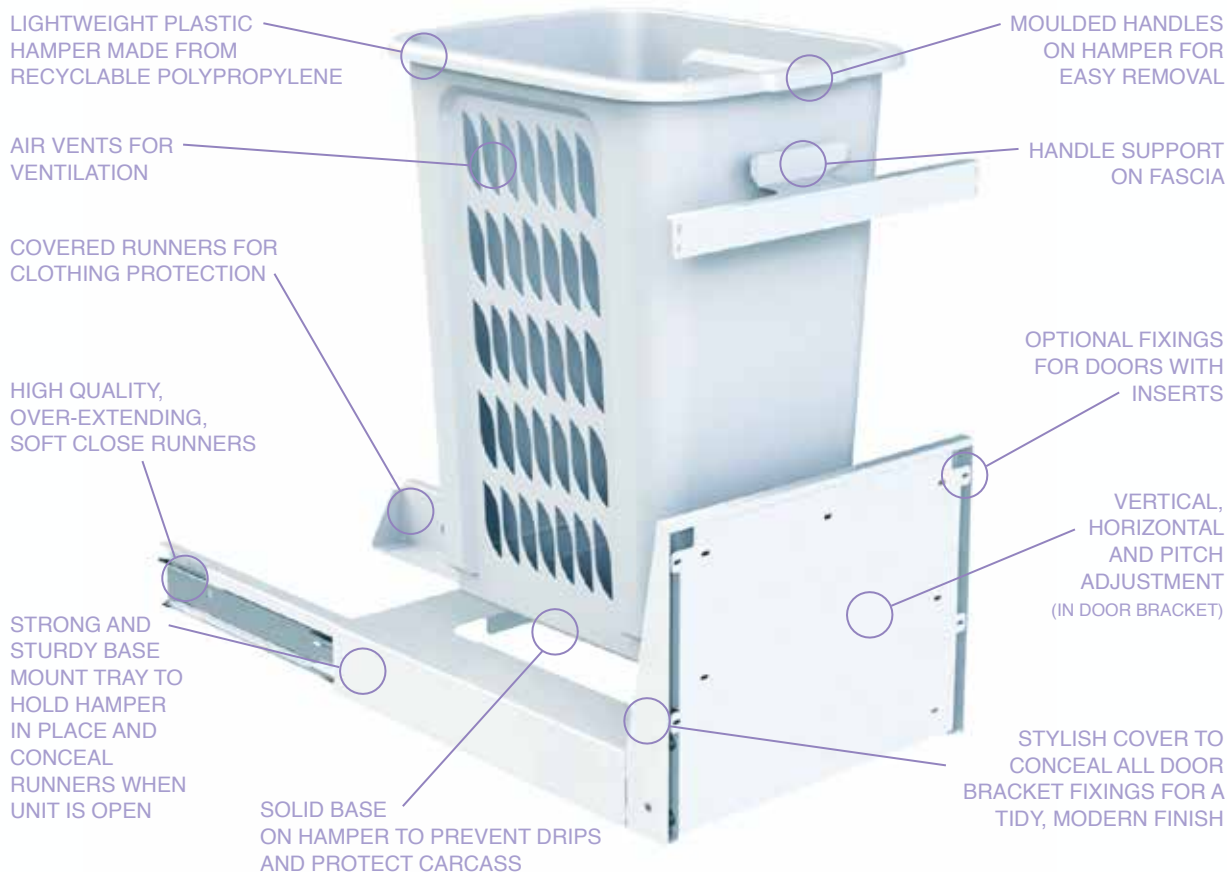

60L BASE MOUNT LAUNDRY HAMPER

  
Hideaway®

## ERGONOMIC and innovative

A single 60 litre Base Mount Laundry Hamper will keep laundry off the floor and hidden away - ideal as a catchment hamper at the end of a **laundry chute!**  
Lightweight hamper lifts easily from the base unit.

## Laundry chute catchment

Tired of lugging your heavy laundry basket down the stairs? The Hideaway base mount laundry hamper is an ideal solution installed under your laundry chute to catch dirty laundry and keep it hidden away!

### ADDITIONAL HAMPER FEATURES:

- **Hamper Configuration:** Single hamper holds up to 60ltrs!
- **Runners:** High quality German ball bearing soft-close runners that create a controlled close through the use of an air vacuum dampener that protects the unit from slamming. The runners over-extend for easy removal of hamper from beneath the bench top and have a dynamic weight loading of 52kgs!
- **High Quality Construction:** Robust 1.2mm zinc treated steel frame work, powder coated for durability.