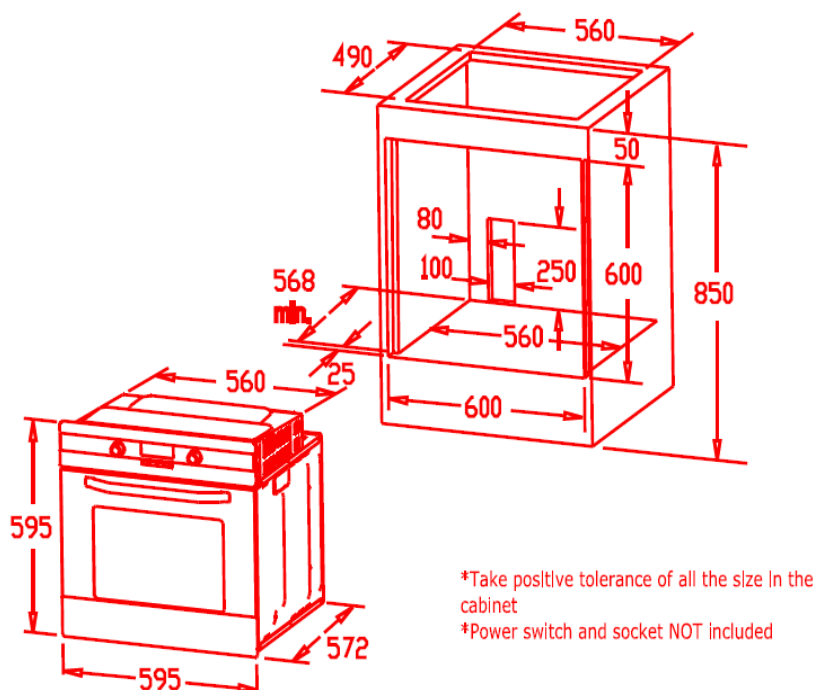

Code EV6004WH

60cm Electric Oven

Dimensions

bringing european quality to your home

+ Technical Specifications All specifications and product sizes may be varied by the manufacturer without notice. Euro Appliances are not responsible for any errors or omissions. Pictures, specifications and dimensions are for illustration purposes only and cut outs for appliances should only be physical product measurements. All dimensions and information are for indicative use only. Please refer to all technical specifications in product booklet supplied with appliance, prior to installation.