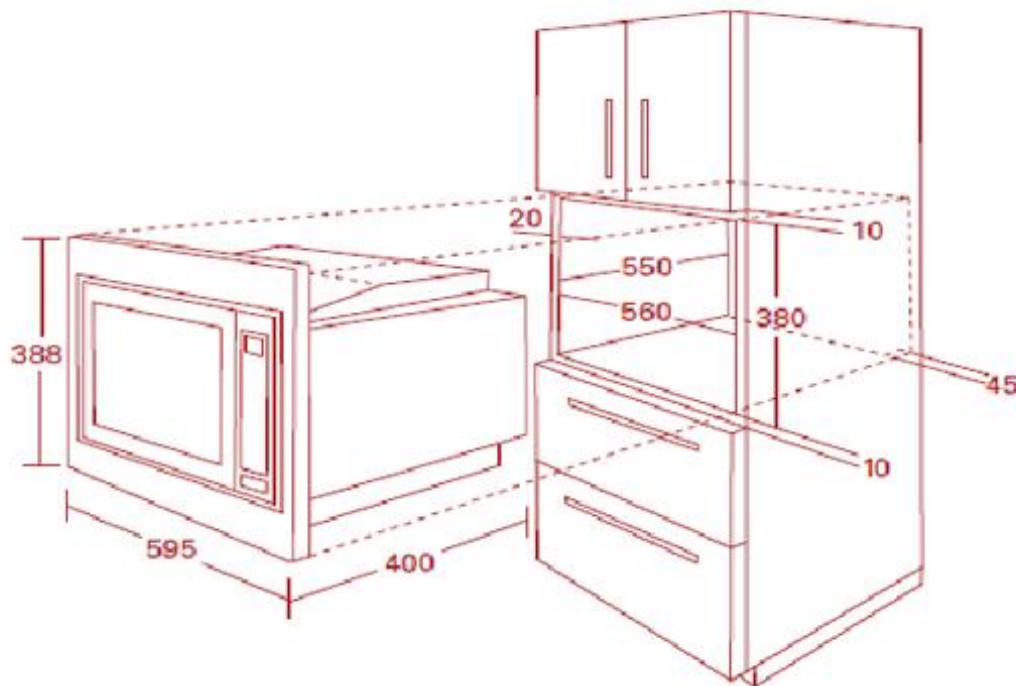

Code **ES28MTSX**

28L Built In Microwave Oven and Grill

+ Technical Specifications All specifications and product sizes may be varied by the manufacturer without notice. Euro Appliances are not responsible for any errors or omissions. Pictures, specifications and dimensions are for illustration purposes only and cut outs for appliances should only be physical product measurements. All dimensions and information are for indicative use only. Please refer to all technical specifications in product booklet supplied with appliance, prior to installation.