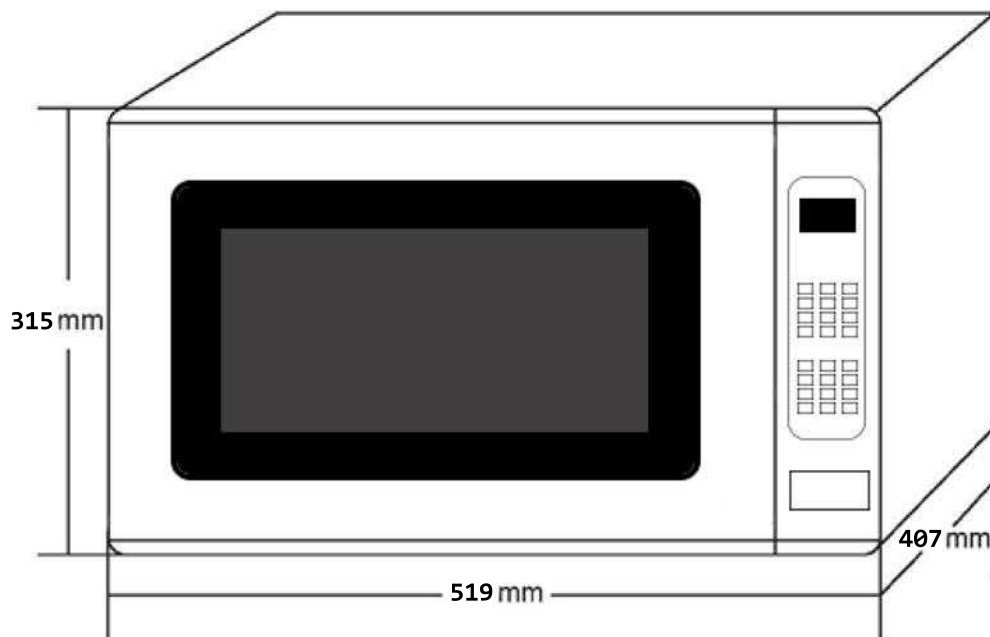

## **34L Microwave Oven**

**+ Technical Specifications** All specifications and product sizes may be varied by the manufacturer without notice. Euro Appliances are not responsible for any errors or omissions. Pictures, specifications and dimensions are for illustration purposes only and cut outs for appliances should only be physical product measurements. All dimensions and information are for indicative use only. Please refer to all technical specifications in product booklet supplied with appliance, prior to installation.