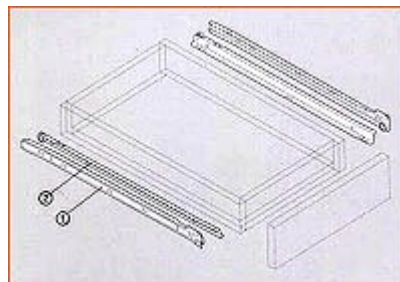

TECHNICAL DATA SHEET

Created July 01, 2009 ajc
Revised July 13, 2010 ajc

Phone 08 9446 6333 Fax 08 9446 8865 Email: hardware@galvinhw.com.au Web: www.galvinhw.com.au

GALVIN CODE:	ECS250	DRAWER RUNNER SINGLE 250MM WHITE
GALVIN CODE:	ECS300	DRAWER RUNNER SINGLE 300MM WHITE
GALVIN CODE:	ECS350	DRAWER RUNNER SINGLE 350MM WHITE
GALVIN CODE:	ECS400	DRAWER RUNNER SINGLE 400MM WHITE
GALVIN CODE:	ECS450	DRAWER RUNNER SINGLE 450MM WHITE
GALVIN CODE:	ECS500	DRAWER RUNNER SINGLE 500MM WHITE
GALVIN CODE:	ECS550	DRAWER RUNNER SINGLE 550MM WHITE
GALVIN CODE:	ECS600	DRAWER RUNNER SINGLE 600MM WHITE