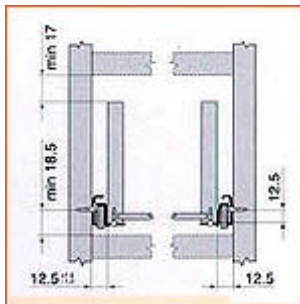

TECHNICAL DATA SHEET

Created July 01, 2009 ajc
Revised July 13, 2010 ajc

Phone 08 9446 6333 Fax 08 9446 8865 Email: hardware@galvinhw.com.au Web: www.galvinhw.com.au

GALVIN CODE:	ECS250	DRAWER RUNNER SINGLE 250MM WHITE
GALVIN CODE:	ECS300	DRAWER RUNNER SINGLE 300MM WHITE
GALVIN CODE:	ECS350	DRAWER RUNNER SINGLE 350MM WHITE
GALVIN CODE:	ECS400	DRAWER RUNNER SINGLE 400MM WHITE
GALVIN CODE:	ECS450	DRAWER RUNNER SINGLE 450MM WHITE
GALVIN CODE:	ECS500	DRAWER RUNNER SINGLE 500MM WHITE
GALVIN CODE:	ECS550	DRAWER RUNNER SINGLE 550MM WHITE
GALVIN CODE:	ECS600	DRAWER RUNNER SINGLE 600MM WHITE