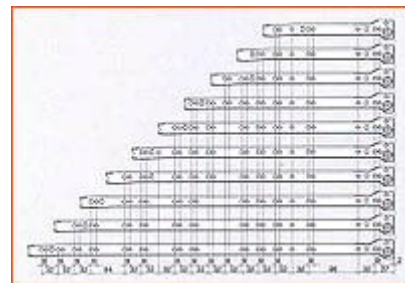

TECHNICAL DATA SHEET

Created July 01, 2009 ajc
Revised July 13, 2010 ajc

Phone 08 9446 6333 Fax 08 9446 8865 Email: hardware@galvinhw.com.au Web: www.galvinhw.com.au

GALVIN CODE:	ECS250	DRAWER RUNNER SINGLE 250MM WHITE
GALVIN CODE:	ECS300	DRAWER RUNNER SINGLE 300MM WHITE
GALVIN CODE:	ECS350	DRAWER RUNNER SINGLE 350MM WHITE
GALVIN CODE:	ECS400	DRAWER RUNNER SINGLE 400MM WHITE
GALVIN CODE:	ECS450	DRAWER RUNNER SINGLE 450MM WHITE
GALVIN CODE:	ECS500	DRAWER RUNNER SINGLE 500MM WHITE
GALVIN CODE:	ECS550	DRAWER RUNNER SINGLE 550MM WHITE
GALVIN CODE:	ECS600	DRAWER RUNNER SINGLE 600MM WHITE