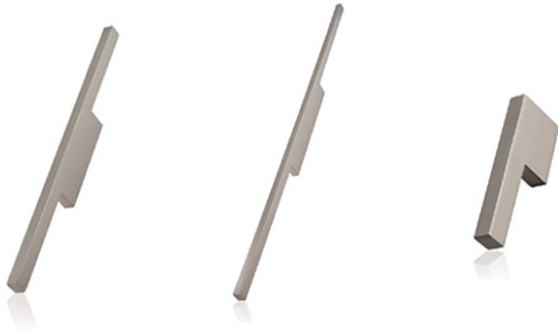

FROST Arki Reverse

254506410	Arki reverse 236mm Brushed Nickel	Z365	\$53.51
254506405	Arki reverse 236mm Matt Chrome	Z366	\$53.51
254506425	Arki reverse 236mm Polished Chrome	Z367	\$53.51
254512810	Arki reverse 512mm Brushed Nickel	Z368	\$105.78
254512805	Arki reverse 512mm Matt Chrome	Z370	\$105.78
254512825	Arki reverse 512mm Polished Chrome	Z369	\$105.78
254301610	Arki reverse 74mm Brushed Nickel	Z357	\$26.22
254301605	Arki reverse 74mm Matt Chrome	Z356	\$26.22
254301625	Arki reverse 74mm Polished Chrome	Z358	\$26.22