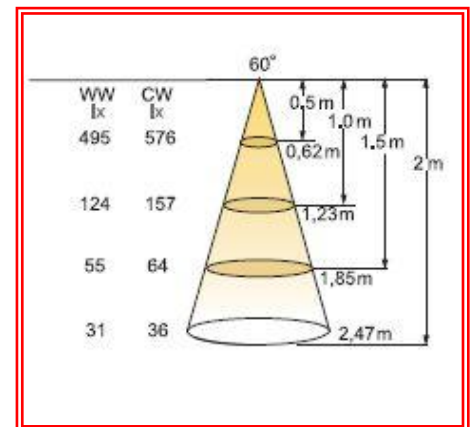

Supplied with 2 metres of fig 8 cable with quick connector fitting to suit driver connector

Galvin Code	Description	Lamp colour	Bezel Colour
LEDSPOTCCW	1068.010.CCE.05 55mm recess required	Cool white	CHROME
LEDSPOTCWW	1068.010.CWE.05 55mm recess required	Warm white	CHROME
LEDSPOTMCW	1068.010.CCE.13 55mm recess required	Cool white	MATT CHROME
LEDSPOTMWW	1068.010.CWE.13 55mm recess required	Warm white	MATT CHROME